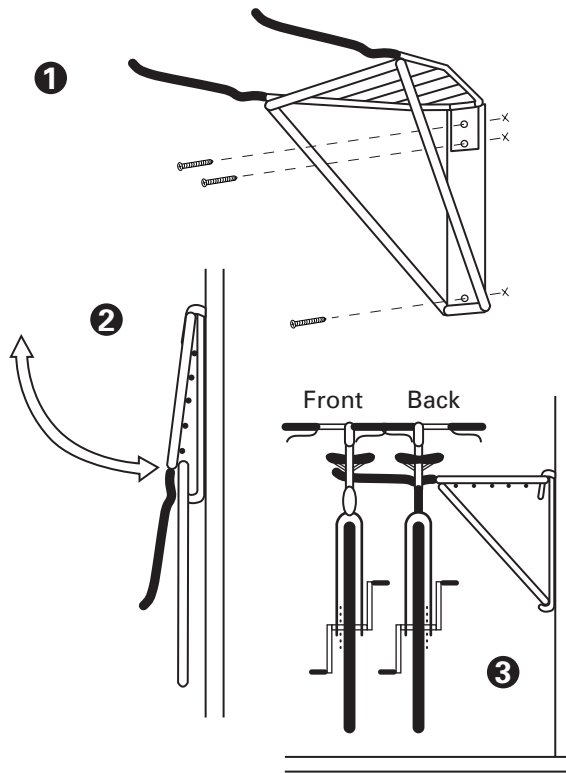

PERFORMANCE

hang2+ dual folding bike rack

Thank you for choosing the Performance Hang 2 Plus Dual Folding Bike Rack. A convenient, folding storage solution, the Hang 2 Plus securely holds two bicycles up and out of the way.

! WARNING

Weight not to exceed 80 pounds.

1. Mounting Rack

Locate stud. Make sure rack is horizontally level. Mark mounting holes at desired height through holes in rack hinge. Drill 1/8" pilot holes and install rack with provided mounting screws, tighten firmly.

2. Folding Feature

For convenience, rack may be stored in down position when not in use.

3. Storing Bikes

This rack has been designed to store two bikes, and includes a shelf for your accessories. For optimal storage alternate position of handlebars as shown.