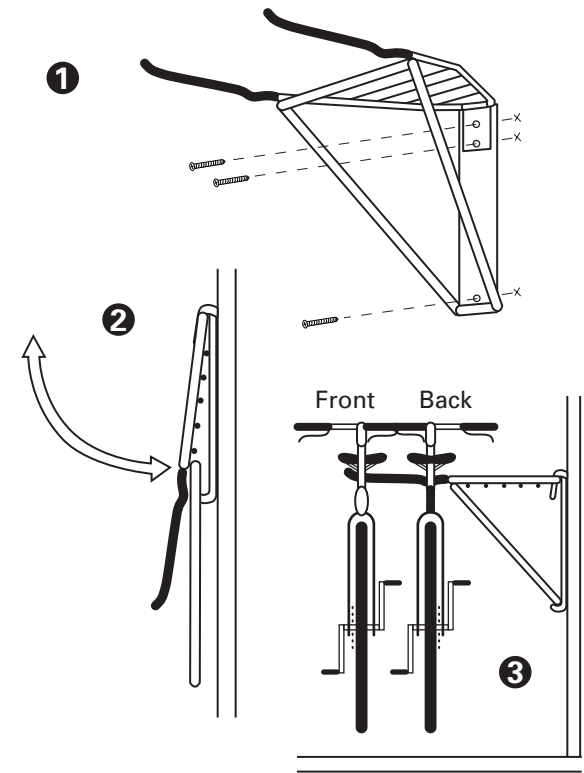

3. Storing Bikes

This rack has been designed to store two bikes, and includes a shelf for your accessories. For optimal storage alternate position of handlebars as shown.