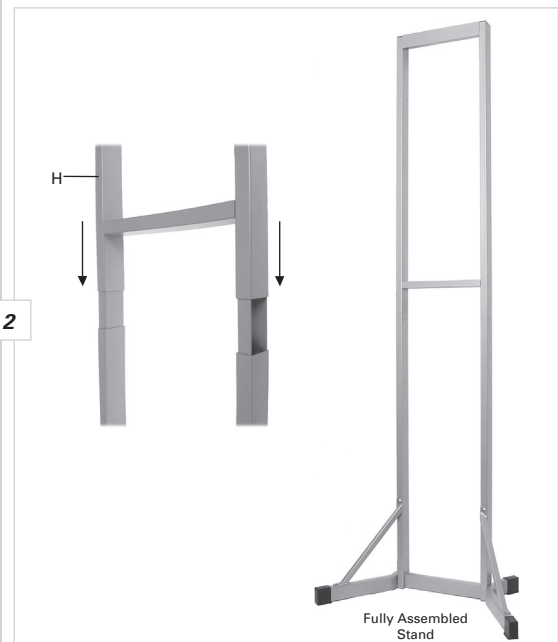

Parts List

Part	Part Code	Quantity
Angled Base Legs	A.....	2
Plastic Base Endcaps	B.....	4
Lower Support Uprights	C.....	2
Angled Support Braces	D.....	2
Lower Crossbar with threaded holes in ends.....	E.....	1
3" Bolts with Washers.....	F.....	4
1/2" Bolts with Washers.....	G.....	4
Top Support Upright.....	H.....	1
Bike Hanger Arms with Lock Knobs and Rubber Cradles.....	I.....	4

Tools Required

- Adjustable wrench or 10mm wrench

Assembly

1. Assemble the base as shown in **Figure 1**.
2. Slide the top support upright (H) onto the assembled base as shown in **Figure 2**.
3. Install bike hanger arms (J) as shown in **Figure 3**. Bike hanger arms slide on sideways and rotate 90 degrees. Be sure the "V" of the rubber cradle is pointing up.
4. Tighten the knobs on the hanger arms securely before placing bicycles on the rack.

Storing Bikes on Bikes Aloft 2

Carefully lift the bicycle and place the top tube of the bicycle frame into the "V" of the rubber cradles on each hanger arm. Be sure the bike is properly positioned and balanced before leaving it unattended. The hanger arms can be adjusted independently to accommodate any style of bicycle frame. Adjust the position of the hanger arms so that the front and rear wheels of each bicycle are parallel to the ground.

1

2

3

Tech Support 1(800)553-8324

Made in China

20-4787 0107_1