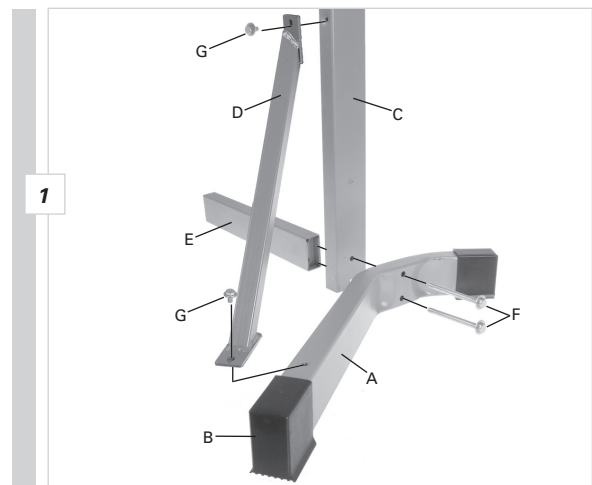

Parts List

Part	Part Code	Quantity
Angled Base Legs	A.....	2
Plastic Base Endcaps	B.....	4
Lower Support Uprights	C.....	2
Angled Support Braces	D.....	2
Lower Crossbar with threaded holes in ends.....	E.....	1
3" Bolts with Washers.....	F.....	4
1/2" Bolts with Washers.....	G.....	4
Top Support Upright.....	H.....	1
Bike Hanger Arms with Lock Knobs and Rubber Cradles.....	I.....	4

Tools Required

- Adjustable wrench or 10mm wrench

Assembly

1. Assemble the base as shown in **Figure 1**.
2. Slide the top support upright (H) onto the assembled base as shown in **Figure 2**.
3. Install bike hanger arms (J) as shown in **Figure 3**. Bike hanger arms slide on sideways and rotate 90 degrees. Be sure the "V" of the rubber cradle is pointing up.
4. Tighten the knobs on the hanger arms securely before placing bicycles on the rack.

Storing Bikes on Bikes Aloft 2

Carefully lift the bicycle and place the top tube of the bicycle frame into the "V" of the rubber cradles on each hanger arm. Be sure the bike is properly positioned and balanced before leaving it unattended. The hanger arms can be adjusted independently to accommodate any style of bicycle frame. Adjust the position of the hanger arms so that the front and rear wheels of each bicycle are parallel to the ground.

1