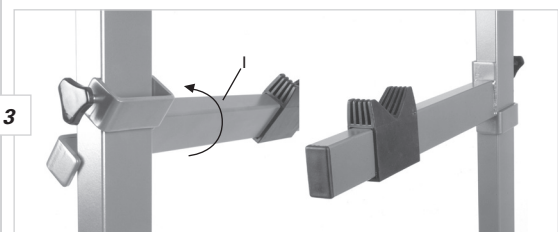

Parts List

Part	Part Code	Quantity
Angled Base Legs	A.....	2
Plastic Base Endcaps	B.....	4
Lower Support Uprights	C.....	2
Angled Support Braces	D.....	2
Lower Crossbar with threaded holes in ends.....	E.....	1
3" Bolts with Washers.....	F.....	4
1/2" Bolts with Washers.....	G.....	4
Top Support Upright.....	H.....	1
Bike Hanger Arms with Lock Knobs and Rubber Cradles.....	I.....	4

Tools Required

- Adjustable wrench or 10mm wrench

Assembly

1. Assemble the base as shown in **Figure 1**.
2. Slide the top support upright (H) onto the assembled base as shown in **Figure 2**.
3. Install bike hanger arms (J) as shown in **Figure 3**. Bike hanger arms slide on sideways and rotate 90 degrees. Be sure the "V" of the rubber cradle is pointing up.
4. Tighten the knobs on the hanger arms securely before placing bicycles on the rack.

Storing Bikes on Bikes Aloft 2

Carefully lift the bicycle and place the top tube of the bicycle frame into the "V" of the rubber cradles on each hanger arm. Be sure the bike is properly positioned and balanced before leaving it unattended. The hanger arms can be adjusted independently to accommodate any style of bicycle frame. Adjust the position of the hanger arms so that the front and rear wheels of each bicycle are parallel to the ground.

1

2

3

Tech Support 1(800)553-8324

Made in China

20-4787 0107_1