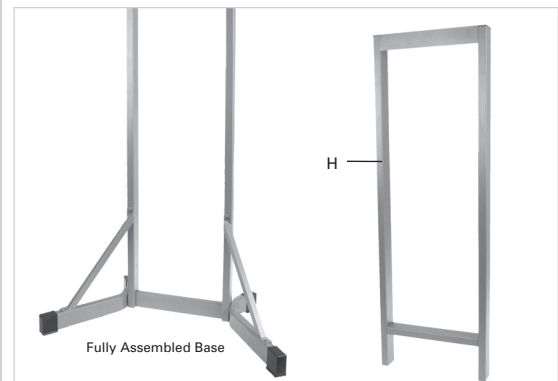

Parts List

Part	Part Code	Quantity
Angled Base Legs	A.....	2
Plastic Base Endcaps	B.....	4
Lower Support Uprights	C.....	2
Angled Support Braces	D.....	2
Lower Crossbar with threaded holes in ends.....	E.....	1
3" Bolts with Washers.....	F.....	4
1/2" Bolts with Washers.....	G.....	4
Top Support Upright.....	H.....	1
Bike Hanger Arms with Lock Knobs and Rubber Cradles.....	I.....	4

Tools Required

- Adjustable wrench or 10mm wrench

Assembly

1. Assemble the base as shown in **Figure 1**.
2. Slide the top support upright (H) onto the assembled base as shown in **Figure 2**.
3. Install bike hanger arms (J) as shown in **Figure 3**. Bike hanger arms slide on sideways and rotate 90 degrees. Be sure the "V" of the rubber cradle is pointing up.
4. Tighten the knobs on the hanger arms securely before placing bicycles on the rack.

Storing Bikes on Bikes Aloft 2

Carefully lift the bicycle and place the top tube of the bicycle frame into the "V" of the rubber cradles on each hanger arm. Be sure the bike is properly positioned and balanced before leaving it unattended. The hanger arms can be adjusted independently to accommodate any style of bicycle frame. Adjust the position of the hanger arms so that the front and rear wheels of each bicycle are parallel to the ground.

1

2

3

Tech Support 1(800)553-8324

Made in China

20-4787 0107_1